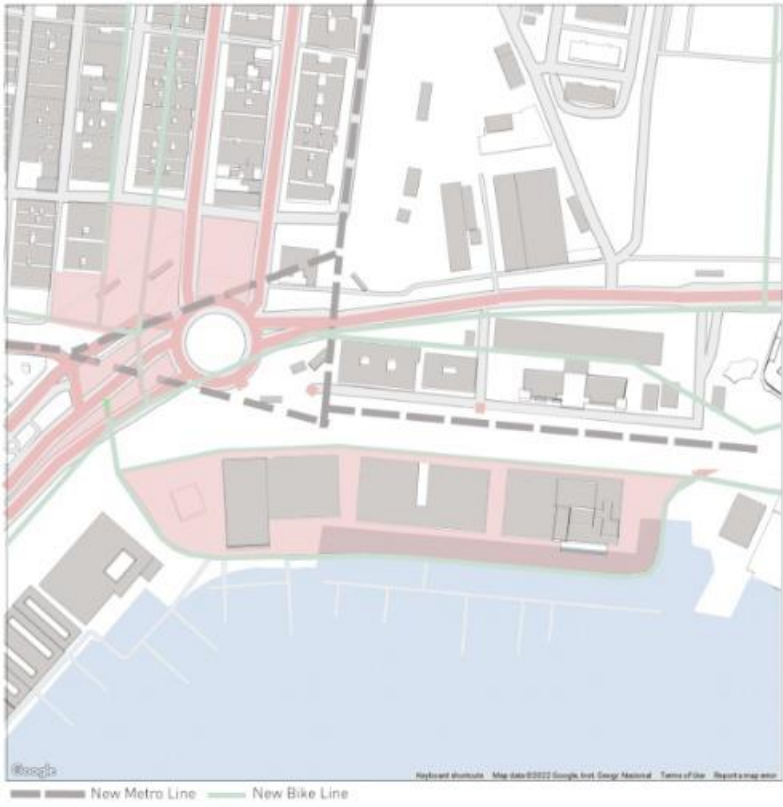

GREEN LOOP

Zeynep Dolapcioglu

Wiktoria Kiełbasa

Fanny Comba

STRATEGIES

MASTERPLAN

INSPIRATIONS

Urban Furniture Model

Interaction between the port and the city

New Connections with the Sea

SKETCHES

RENDERS