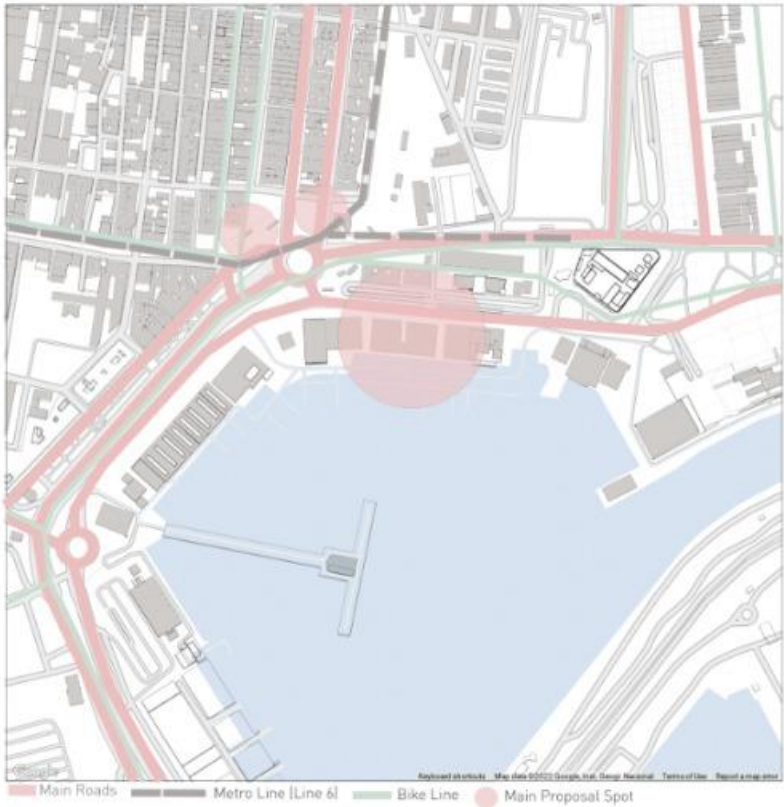

GREEN LOOP

Zeynep Dolapcioglu

Wiktoria Kiełbasa

Fanny Comba

STRATEGIES

MASTERPLAN

INSPIRATIONS

Urban Furniture Model

Interaction between the port and the city

New Connections with the Sea

SKETCHES

RENDERS